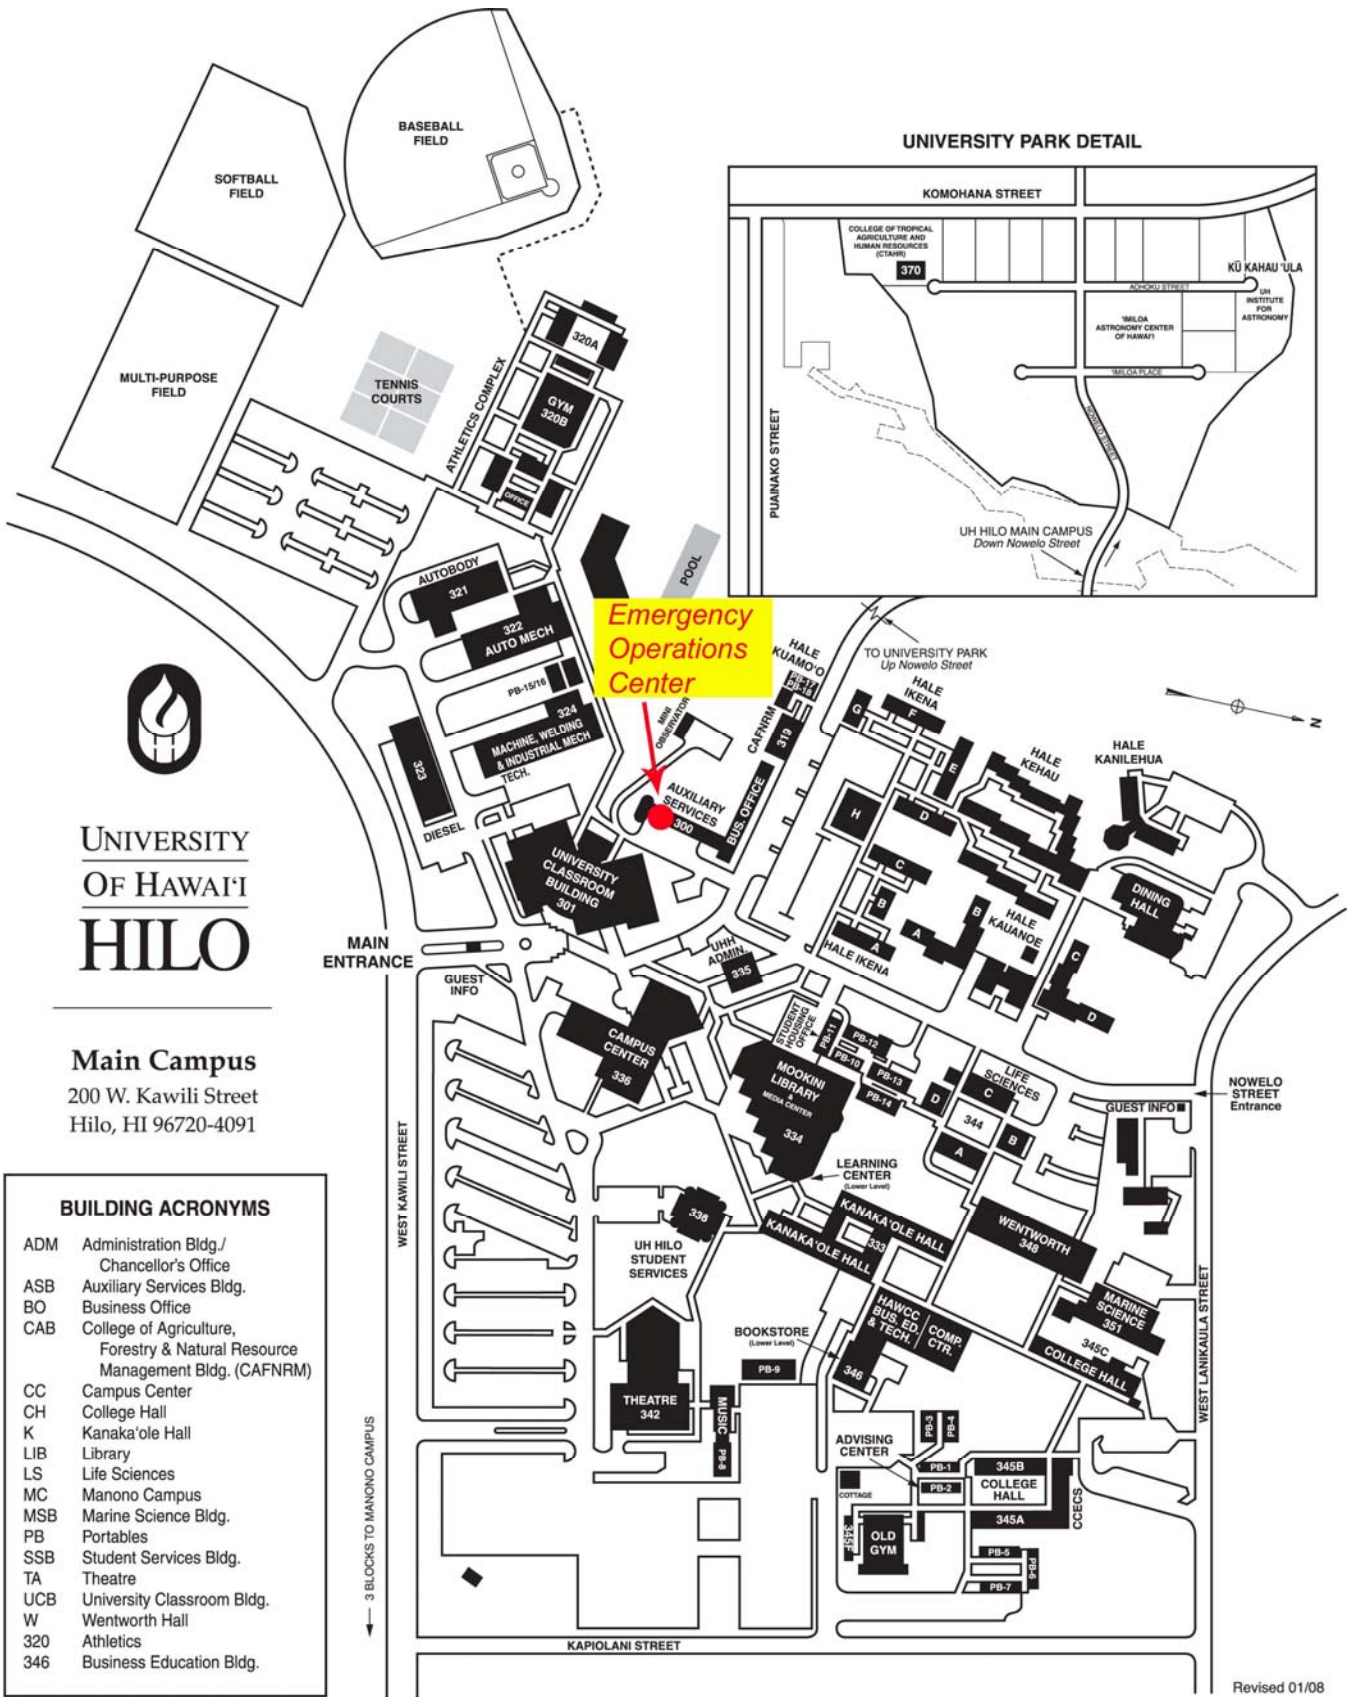

UNIVERSITY
OF HAWAII
HILO

Main Campus

200 W. Kawili Street
Hilo, HI 96720-4091

BUILDING ACRONYMS

- ADM Administration Bldg./
  Chancellor's Office
- ASB Auxiliary Services Bldg.
- BO Business Office
- CAB College of Agriculture,
  Forestry & Natural Resource
  Management Bldg. (CAFNRM)
- CC Campus Center
- CH College Hall
- K Kanaka'ole Hall
- LIB Library
- LS Life Sciences
- MC Manono Campus
- MSB Marine Science Bldg.
- PB Portables
- SSB Student Services Bldg.
- TA Theatre
- UCB University Classroom Bldg.
- W Wentworth Hall
- 320 Athletics
- 346 Business Education Bldg.